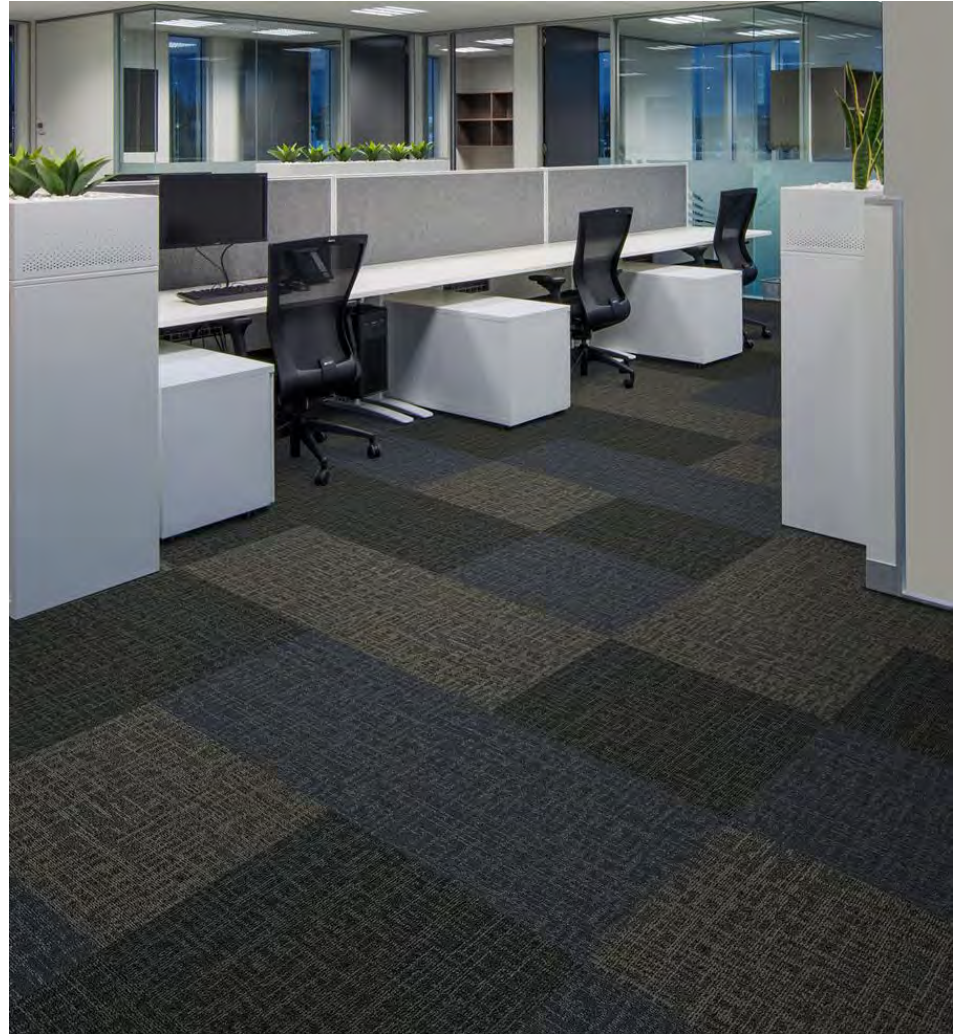

Our Collections

Architexture

Apex / Pace

The understated textural patterns of the Apex and Pace are designed to precisely complement and enhance the interior environment with a quiet and functional aesthetic.

Pace (AP06)

Apex (AA01, AA02, AA03)

Sanskrit+

Once a learned language of ancient, upper class Indo civilizations, Sanskrit+ continues to retain a prominent place in India's rich narrative. Evolving from classic literature to popular culture, Sanskrit+ is being revived in the form of philosophical sayings meant to motivate and inspire the contemporary masses.