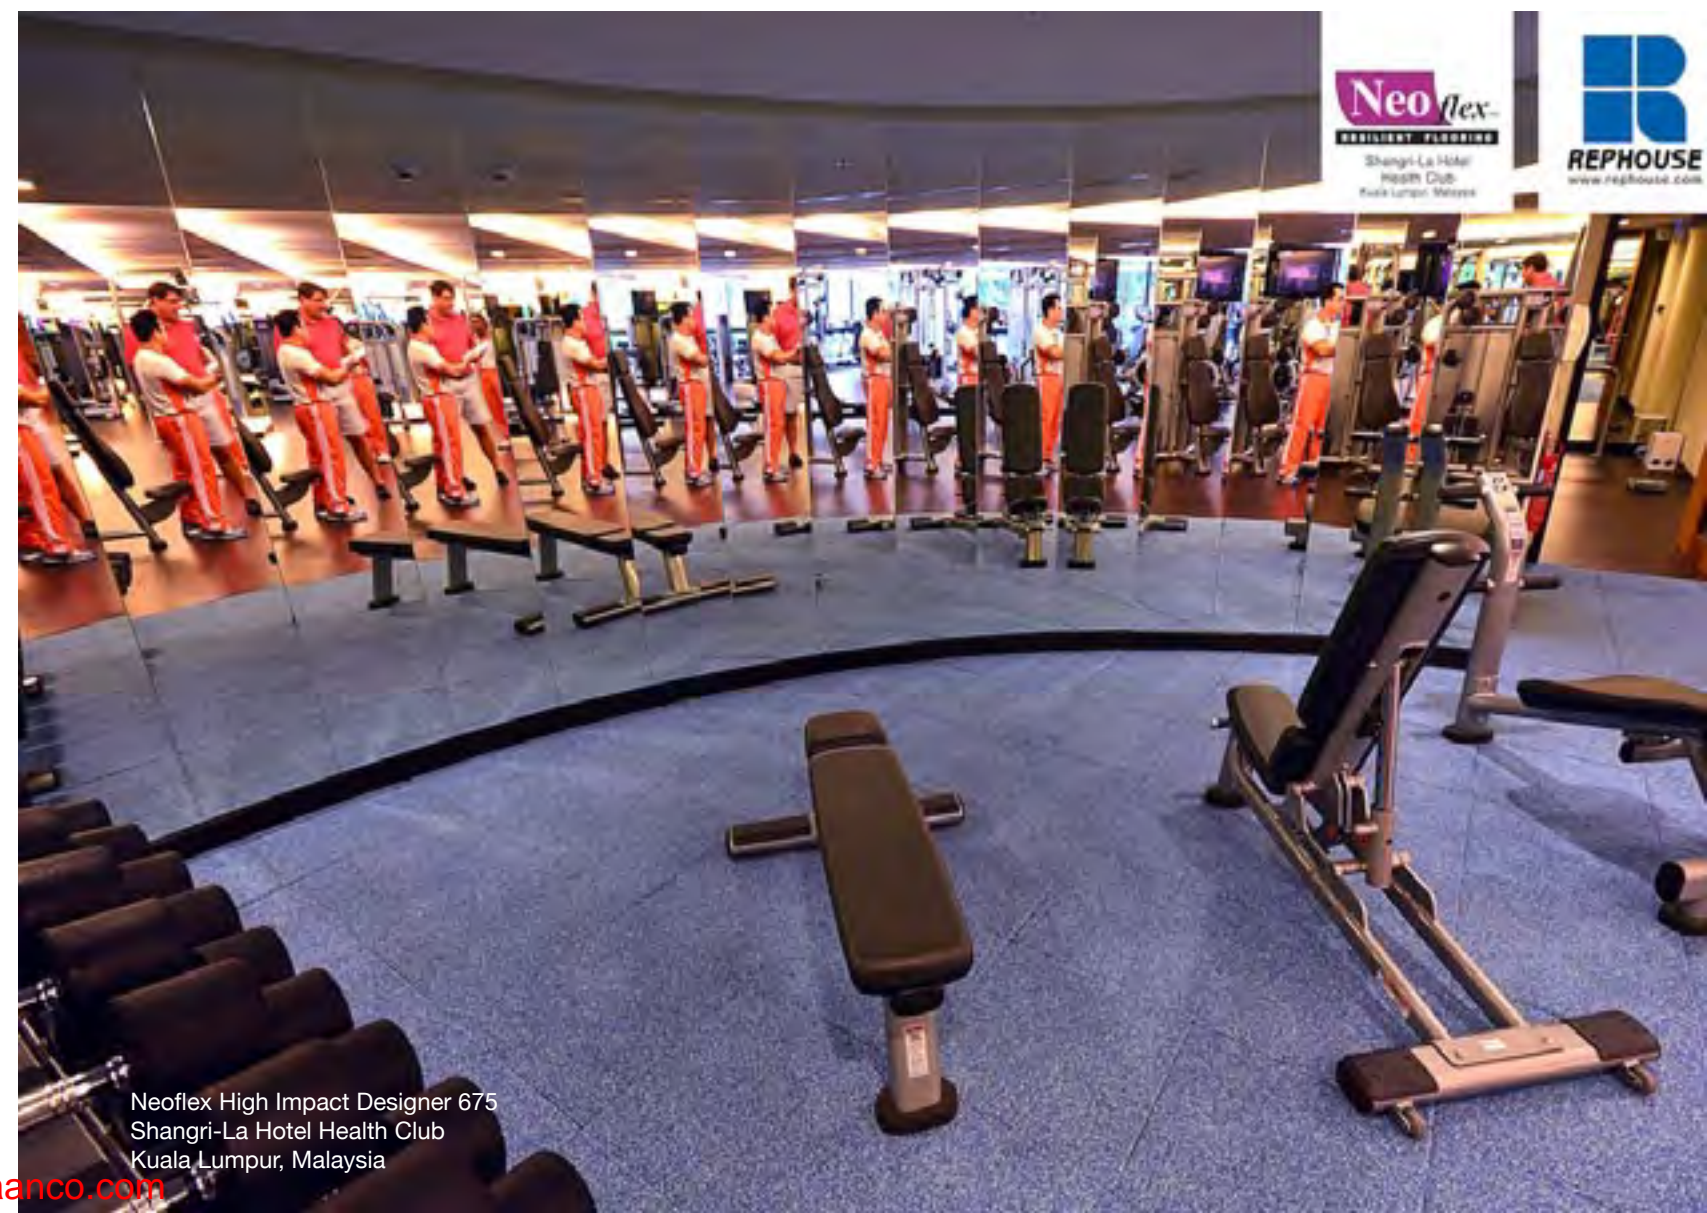

Royal Tele Gray

Neoflex High Impact Designer 675
Shangri-La Hotel Health Club
Kuala Lumpur, Malaysia

Designer 600-008

Designer Top surface is made of a 4 mm thick Neoflex® 600 or 800 Series Rubber Sheet Top Layer that is molded to a recycled rubber base. Choose any Neoflex™ 600 or 800 Series flooring color for the top surface of your Neoflex™ High Impact Tiles.