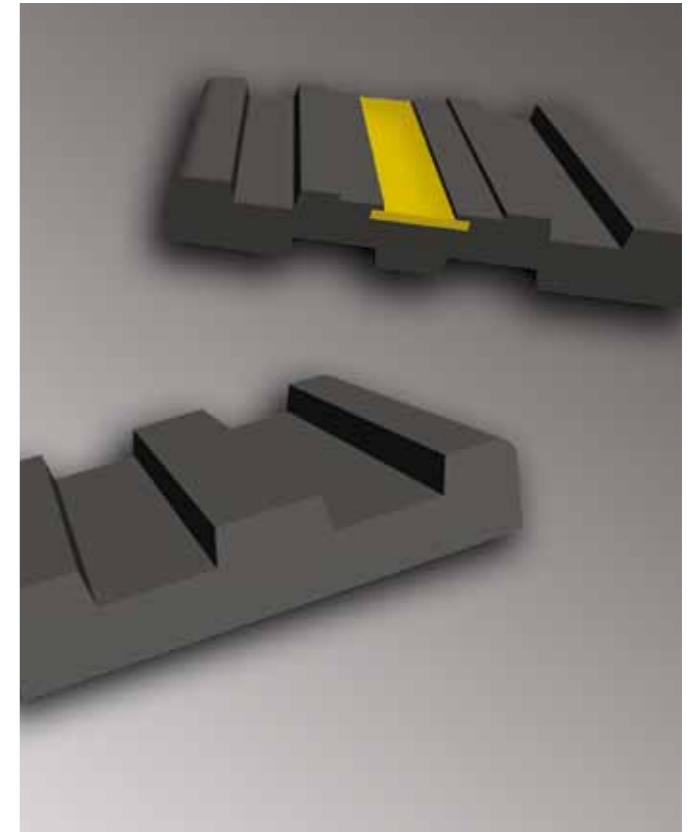

WALL GUARDS

Sizes Available

Code	Width (A)	Thickness (B)
WG12030	120	30
WG15030	150	30
WG15050	150	50
WG20025	200	25
WG20035	200	35
WG20040	200	40
WG20050	200	50
WG200100	200	100
WG25025	250	25
WG30030	300	30
WG30040	300	40
WG30050	300	50

- All Dimensions in mm
- Available in Full Black and with Yellow strip
- Available in variable lengths

Overall Dimensional Tolerances ± 5%

A range of solid rubber Wall Guards designed to be easily and securely fixed to walls. The Guards can wrap around steel or concrete bollards, absorbing impact and reduce damage to property.

The Guard is supplied in a large range of thicknesses and widths.

The screw head is concealed in the recessed grooves, stopping any accidental damage to property or vehicles. This range of Buffers can be fixed horizontally or vertically along walls, Round columns and Ramp areas. The Wall Buffers can be fitted to many surfaces: brick, plaster, steel and concrete.

Designed to absorb impact damage in loading bays, service areas and car parks, the solid rubber guards are fixed at a distance of 500mm to accommodate the anchor bolts and reduce the risk of accidental damage. We supply the 'E' guards cut to the exact length to suit your site.