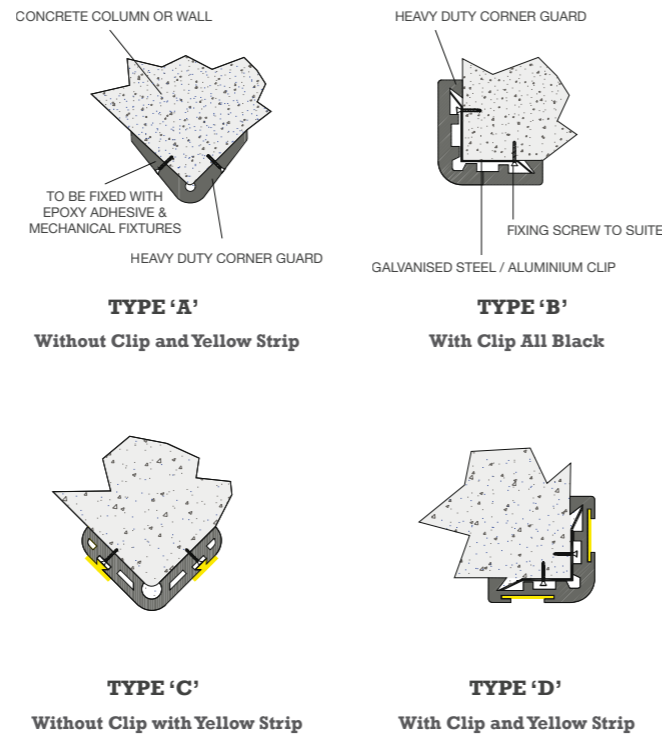

# CORNER GUARDS

### With Metal backup sheet:

Fix the metal backup plate on the wall by drilling 6 holes in a 'Z' formation (diagonally opposite)  
Fasten with GI screw and rawl plug M6 x 40 mm  
Slide the rubber profile over the fixed metal sheet to complete the fixing process.

## Sizes Available

Wing Size(mm)	55x55	65x65	75x75	90x90	100x100	120x120
---------------	-------	-------	-------	-------	---------	---------

<b>Standard Lengths:</b> 1 metre, 1.2 metre and 1.5 metre
---

Overall Dimensional Tolerances ± 5%

Corner Guards are designed to give drivers the maximum visibility using black and yellow stripes, the correct hazard warning colours. The solid rubber buffer's wrap-around design protects your property corners, columns and entrances that are exposed to vehicle and warehouse traffic.