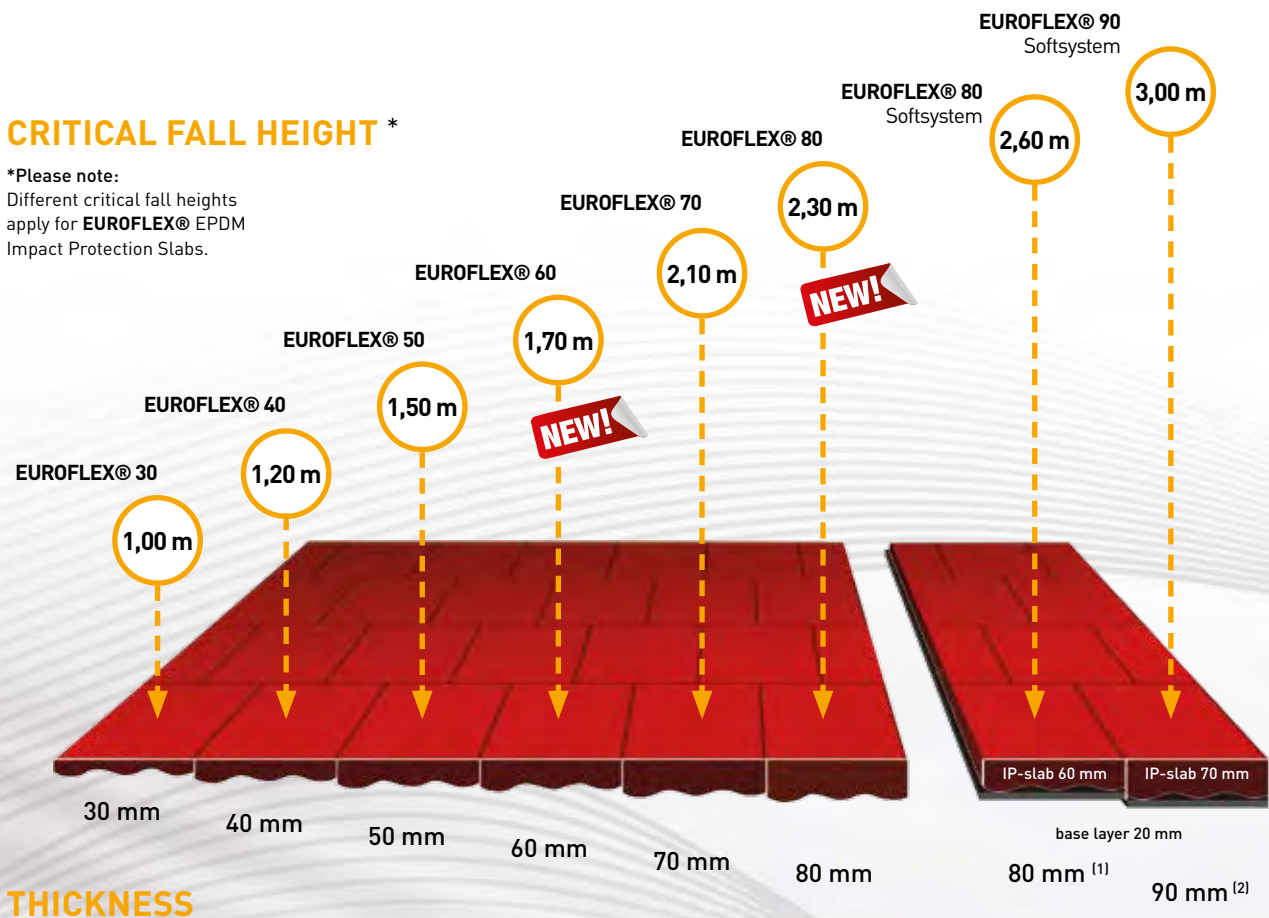

CRITICAL FALL HEIGHTS AND SHOCK-ABSORBENT PRODUCTS

EXCELLENT PROTECTION FOR ANY FALL HEIGHT REQUIREMENT

Along with shock-absorbent surfacing systems for playgrounds, **KRAIBURG Relastec** offers a wide range of safe playground accessories. The products listed below provide outstanding absorption of impact shock and protect against serious head injuries. As playground equipment is available in various heights, we offer a wide range of shock-absorbent surfacing slabs for any fall height requirement.

CRITICAL FALL HEIGHT *

*Please note:
Different critical fall heights
apply for **EUROFLEX® EPDM**
Impact Protection Slabs.

⁽¹⁾ consists of impact protection slab 500 x 500 x 60 mm and base layer 20 mm

⁽²⁾ consists of impact protection slab 500 x 500 x 70 mm and base layer 20 mm

EUROFLEX® IMPACT PROTECTION SLAB EPDM MULTICOLOR

FOR MORE COLOUR DIVERSITY ON PLAY AREAS

KRAIBURG Relastec brings more color to your life! The **EUROFLEX® EPDM multicolor slab** is the newest addition to our **EUROFLEX®** impact protection slabs range. What makes this slab so very special is its multicolor surface, a mixture of 2 or 3 EPDM colors - according to our EPDM color range on page 7 - thus providing a wide range of color options and maximum flexibility for individual design. It goes without saying that the **EUROFLEX® EPDM multicolor slab** has the same safety characteristics as our **EUROFLEX® EPDM** slabs.

Material surface: mixed EPDM rubber granules (2 or 3 colours) with PU binding agent

Colours⁽¹⁾: according EPDM colour range shown on page 7

Tolerances: Length and width $\pm 0,8\%$, thickness ± 2 mm

Max. Fall Height [m]	Thickness [mm]	Dimensions [mm]	Weight approx. [kg]/unit
1,00	30	500 x 500	5,6
1,20	40	500 x 500	8,1
1,40	50	500 x 500	8,4
1,60	55	500 x 500	9,3
2,10	70	500 x 500	9,8
2,40	80	500 x 500	12,8
3,00	90	Softsystem	11,0