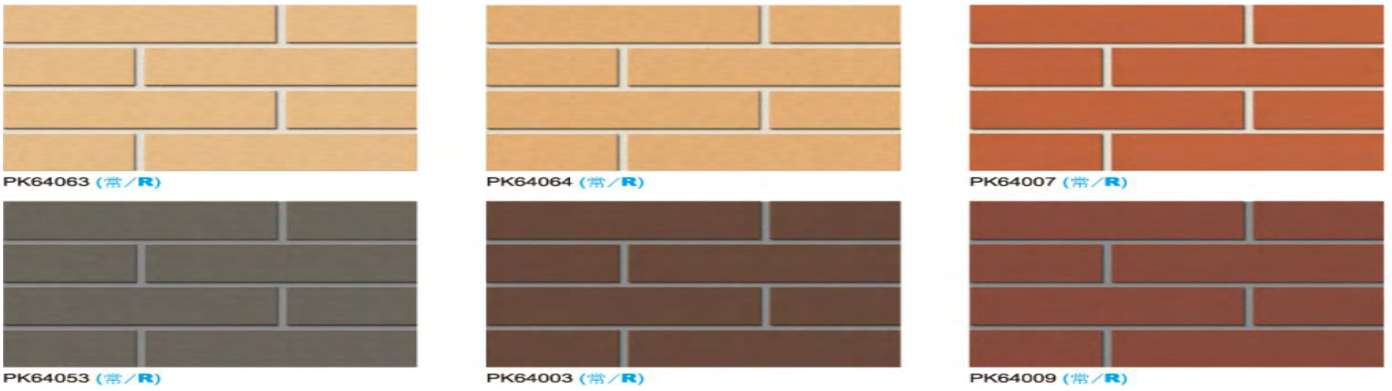

Quality First, Customer Focused

4,LM Series Tile (60*240MM)

Tile type:	Internal / External wall tile
Material:	Clay..
Thickness(MM):	6.0-7.0MM
Water Absorption:	1-3%
Color:	Available in all designs and colors
Surface Treatment:	Glazed/Full body tile

Quality First, Customer Focused

5, DS Series Tile (60*240MM)

Tile type:	Internal / External wall tile
Material:	Clay..
Thickness(MM):	6.0-7.0MM
Water Absorption:	1-3%
Color:	Available in all designs and colors
Surface Treatment:	Glazed/Full body tile