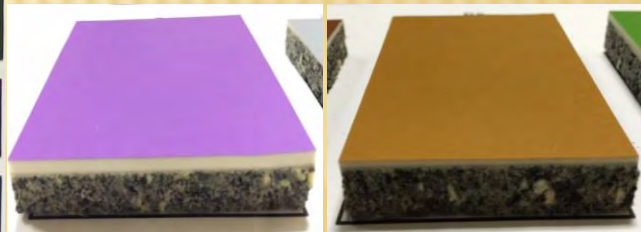

ZAYAANCO

SAFETY & AESTHETIC RUBBER PRODUCTS

POLYURETHANE SPORTS FLOORING SYSTEM

PRODUCT

Polyurethane-based, elastic, colored, non-slip sports flooring is for external and internal sport fields. Our materials are procured from world renewed suppliers. Their products are certified by the INTERNATIONAL TENNIS FEDERATION (I.T.F.)

Basis: three-component PU based system, having PU sealant, self leveling strength coat and PU top coat.

Colors: Indian red, green, ochre, light and dark blue, light and dark grey and on request

Finish: Glossy finish

Thickness: 2-3 mm PU top coat. Complement with 4-20 mm SBR base layer.

MULTI LAYER DESIGN WITH SBR BASE

SINGLE LAYER DESIGN

COLOR RANGE

SEAMLESS RUBBER WET POUR FLOORING

PRODUCT

SBR or EPDM rubber wet pour flooring enable playground color design without limits. They fulfill highest safety standards, provide personalized color patterns and graphic designs which blend in perfectly with any surroundings, showcase the playing options offered, enhance recreational value and promote children's creativity

TECHNICAL DATA

Material: Available in EPDM or SBR top wear layer, with recycled SBR base layer. EPDM is UV resistant and fast colored

Color: available in all standard EPDM or SBR pigment colors as per the chart below. Also, any combination of colors possible