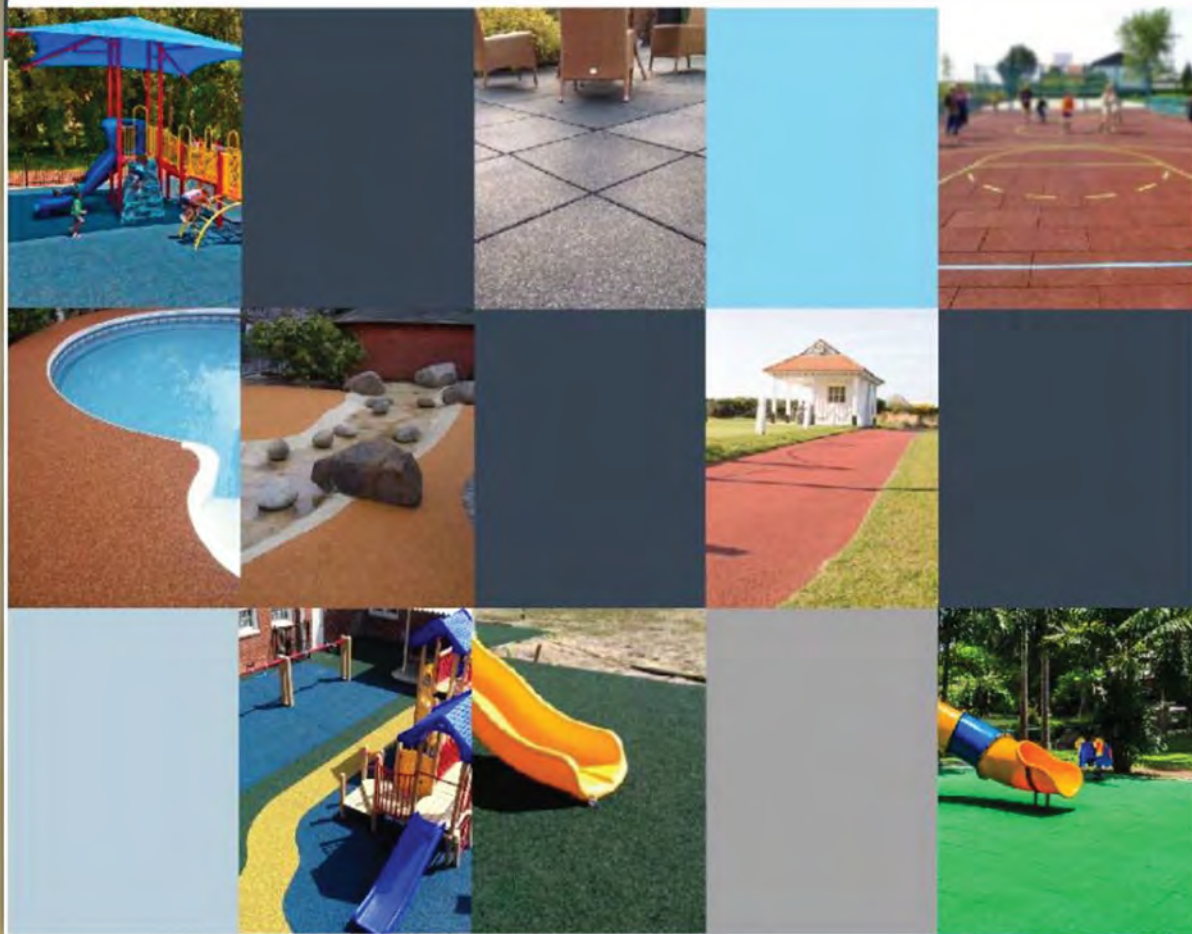

ZAYAANCO

SAFETY & AESTHETIC RUBBER PRODUCTS

POLYURETHANE SPORTS FLOORING SYSTEM

PRODUCT

Polyurethane-based, elastic, colored, non-slip sports flooring is for external and internal sport fields. Our materials are procured from world renewed suppliers. Their products are certified by the INTERNATIONAL TENNIS FEDERATION (I.T.F.)

TECHNICAL DATA

Application: Ideal for basketball, volleyball, handball, football and tennis external courts. Suitable for sports centers, schools, fitness centers, pavements, hallways. Applied easily, having low cost

Basis: three-component PU based system, having PU sealant, self leveling strength coat and PU top coat.

Colors: Indian red, green, ochre, light and dark blue, light and dark grey and on request

Finish: Glossy finish

Thickness: 2-3 mm PU top coat. Complement with 4-20 mm SBR base layer.

MULTI LAYER DESIGN WITH SBR BASE

SINGLE LAYER DESIGN

COLOR RANGE

SEAMLESS RUBBER WET POUR FLOORING

PRODUCT

SBR or EPDM rubber wet pour flooring enable playground color design without limits. They fulfill highest safety standards, provide personalized color patterns and graphic designs which blend in perfectly with any surroundings, showcase the playing options offered, enhance recreational value and promote children's creativity