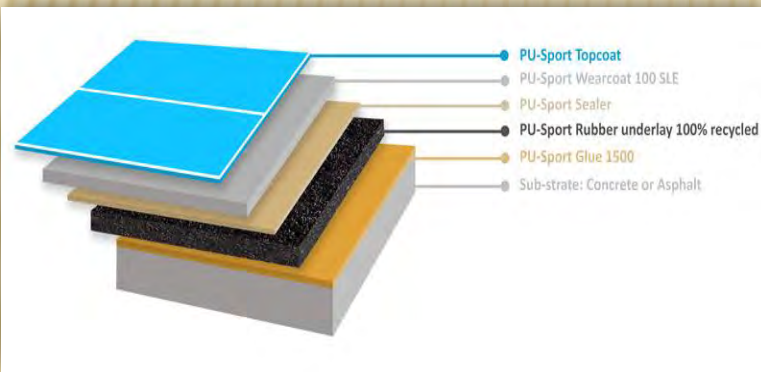

ZAYAANCO

SAFETY & AESTHETIC RUBBER PRODUCTS

POLYURETHANE SPORTS FLOORING SYSTEM

PRODUCT

Polyurethane-based, elastic, colored, non-slip sports flooring is for external and internal sport fields. Our materials are procured from world renewed suppliers. Their products are certified by the INTERNATIONAL TENNIS FEDERATION (I.T.F.)

Basis: three-component PU based system, having PU sealant, self leveling strength coat and PU top coat.

Colors: Indian red, green, ochre, light and dark blue, light and dark grey and on request

Finish: Glossy finish

Thickness: 2-3 mm PU top coat. Complement with 4-20 mm SBR base layer.

MULTI LAYER DESIGN WITH SBR BASE

SINGLE LAYER DESIGN

COLOR RANGE

SEAMLESS RUBBER WET POUR FLOORING

PRODUCT

SBR or EPDM rubber wet pour flooring enable playground color design without limits. They fulfill highest safety standards, provide personalized color patterns and graphic designs which blend in perfectly with any surroundings, showcase the playing options offered, enhance recreational value and promote children's creativity

TECHNICAL DATA

Material: Available in EPDM or SBR top wear layer, with recycled SBR base layer. EPDM is UV resistant and fast colored

Color: available in all standard EPDM or SBR pigment colors as per the chart below. Also, any combination of colors possible