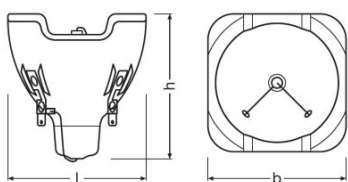

#### Dimensions & weight

---

Diameter	58.0 mm
Length	66.0 mm
Arc length	1.0 mm